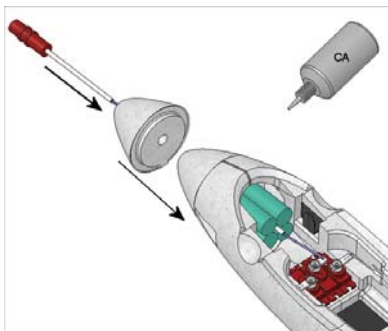

NEW BY MULTIPLEX

THE COMPANY THAT BROUGHT YOU ELAPOR FOAM!

Specifications

Wingspan 71in
Length 44.5 in
Weight 28-34oz
Part #M214226

Street Price \$110

Multiplex is proud to announce the **Easy Glider PRO!** The Easy Glider PRO updates the successful Easy Glider and Easy Glider Electric; both renown for great flying characteristics and unmatched durability. Features of the Easy Glider PRO include:

- Kit can be built as a Glider or Electric Glider
- New motor mount eliminates gearbox and is ideal for a Brushless Outrunner
- *Easy to get to* Plugs make connecting aileron servos effortless
- Glider version can easily use optional aero-tow release system (M723470)
- Durable Elapor Foam!
- Aggressive climb rate with Recommended Power Pack (M993226)
- Multiplex's legendary experience designing airplanes *second to none*