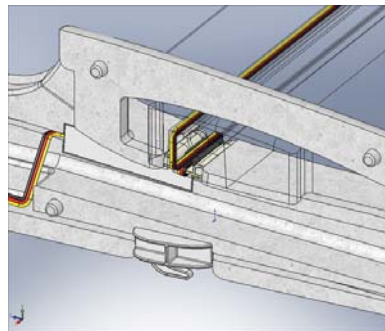

NEW BY MULTIPLEX

THE COMPANY THAT BROUGHT YOU ELAPOR FOAM!

Specifications

Wingspan 71in
Length 44.5 in
Weight 28-34oz
Part #M214226

Street Price \$110

Multiplex is proud to announce the **Easy Glider PRO!** The Easy Glider PRO updates the successful Easy Glider and Easy Glider Electric; both renown for great flying characteristics and unmatched durability. Features of the Easy Glider PRO include:

- Kit can be built as a Glider or Electric Glider
- New motor mount eliminates gearbox and is ideal for a Brushless Outrunner
- *Easy to get to* Plugs make connecting aileron servos effortless
- Glider version can easily use optional aero-tow release system (M723470)
- Durable Elapor Foam!
- Aggressive climb rate with Recommended Power Pack (M993226)
- Multiplex's legendary experience designing airplanes *second to none*