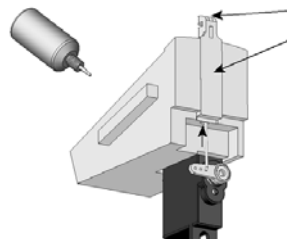

NEW BY MULTIPLEX

THE COMPANY THAT BROUGHT YOU ELAPOR FOAM!

Specifications

Wingspan	64in
Length	47in
All Up Weight	68oz
Part	#M214228
Street Price	\$150

The MENTOR SAVE THE BALSAM TREES!

No Balsa trees were harmed in the making of the new Multiplex Mentor!

The Mentor is a Classic ".40 Size" Trainer with modern electric power constructed of Multiplex's exclusive *Elapor Foam* and offers much greater durability over other fragile balsa and film covered trainers in its class.

- Incredibly stable flying characteristics
- Easy to land with low minimum airspeeds
- Wide performance envelope and excellent power to weight ratio with recommended Brushless Power Package
- Doubles as a TOW PLANE with included Tow Release mechanism (requires 1 x micro servo)
- Rugged landing gear
- Enjoyable for beginners and advanced pilots
- Two Piece wing for easy transport